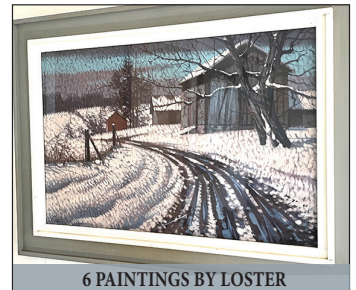

3-BR & 2.5 BATHROOMS

2 PASTURE AREAS

ANTIQUE SIGNED TIFFANY

EGG-BEATER COLL

Located at 120 Sandy Hill Rd. Denver Pa. 17517

DIRECTIONS: From the 4-way stop sign in Schoeneck, travel North on N. King St. to left on Sandy Hill Rd. to property on right.

REAL ESTATE SATURDAY @12:30PM: A clean older 2-story house w/ 3 bedrooms and 2.5 bathrooms on level 1.5 acre lot. House has approx. 1,560 sq. ft. and includes a covered side porch; eat-in style kitchen w/ wooden cabinetry & newer propane stove; dining room; front living room; main level primary bedroom; roomy full primary bathroom w/ W-I shower; W-I closet; powder bathroom; lots of hardwood flooring. Second level has 2 bedrooms w/ closets & full bathroom. Unimproved basement under half the house, the other is crawl space. On-site well w/ softener & UV light; on-site septic; propane furnace; central A/C; Cocalico School District; W. Cocalico Twp.; total taxes are approx. \$4,052.