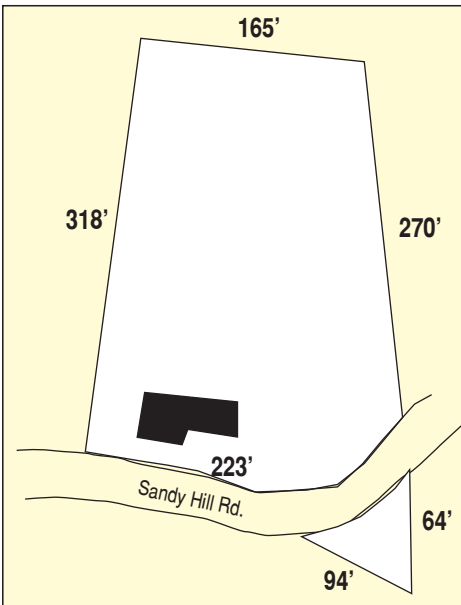

AUCTION BY:
MARTIN & RUTT AUCTIONEERS

AY2189

John J Rutt II (717) 587-8906

Michael J. Martin (717) 371-3333