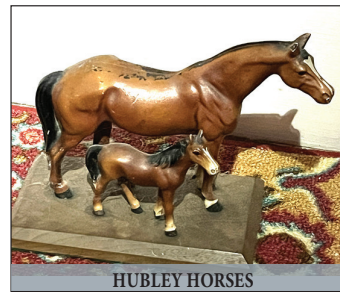

REAL ESTATE SATURDAY @12:30PM: A clean older 2-story house w/ 3 bedrooms and 2.5 bathrooms on level 1.5 acre lot. House has approx. 1,560 sq. ft. and includes a covered side porch; eat-in style kitchen w/ wooden cabinetry & newer propane stove; dining room; front living room; main level primary bedroom; roomy full primary bathroom w/ W-I shower; W-I closet; powder bathroom; lots of hardwood flooring. Second level has 2 bedrooms w/ closets & full bathroom. Unimproved basement under half the house, the other is crawl space. On-site well w/ softener & UV light; on-site septic; propane furnace; central A/C; Cocalico School District; W. Cocalico Twp.; total taxes are approx. \$4,052.

VICTORIAN HALL TABLE

NICE WOOL RUGS

100'S OF MINIATURES

SIGNED TIFFANY

BEER ADVERTISING

COCA-COLA CLOCK

NICE CAST-IRON

inlay; brass coal bucket; old china clocks; nice old glassware; Victorian framed prints; Wallace Nutting exterior print; lots of old books; old cracker jars; salesman sample agateware bowl; Corral china; quality everyday dishes; many very nice small collectibles; small vintage kitchen appliances; 1951 Farmall Cub tractor (nice) w/ org. manual; 5500 watt Honeywell generator (nice); Troy-Bilt pony size rototiller (nice); John Deere SP mower; Beco 2,600 PSI pressure washer; grinder on pedestal; wagon; wheel barrow; barn items; small mechanic tools; much more unlisted.