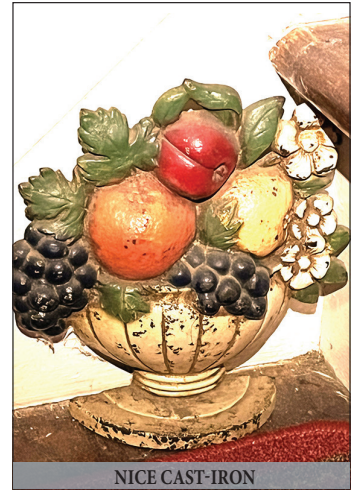

VICTORIAN HALL TABLE

NICE WOOL RUGS

100'S OF MINIATURES

SIGNED TIFFANY

BEER ADVERTISING

COCA-COLA CLOCK

NICE CAST-IRON

inlay; brass coal bucket; old china clocks; nice old glassware; Victorian framed prints; Wallace Nutting exterior print; lots of old books; old cracker jars; salesman sample agateware bowl; Corral china; quality everyday dishes; many very nice small collectibles; small vintage kitchen appliances; 1951 Farmall Cub tractor (nice) w/ org. manual; 5500 watt Honeywell generator (nice); Troy-Bilt pony size rototiller (nice); John Deere SP mower; Beco 2,600 PSI pressure washer; grinder on pedestal; wagon; wheel barrow; barn items; small mechanic tools; much more unlisted.